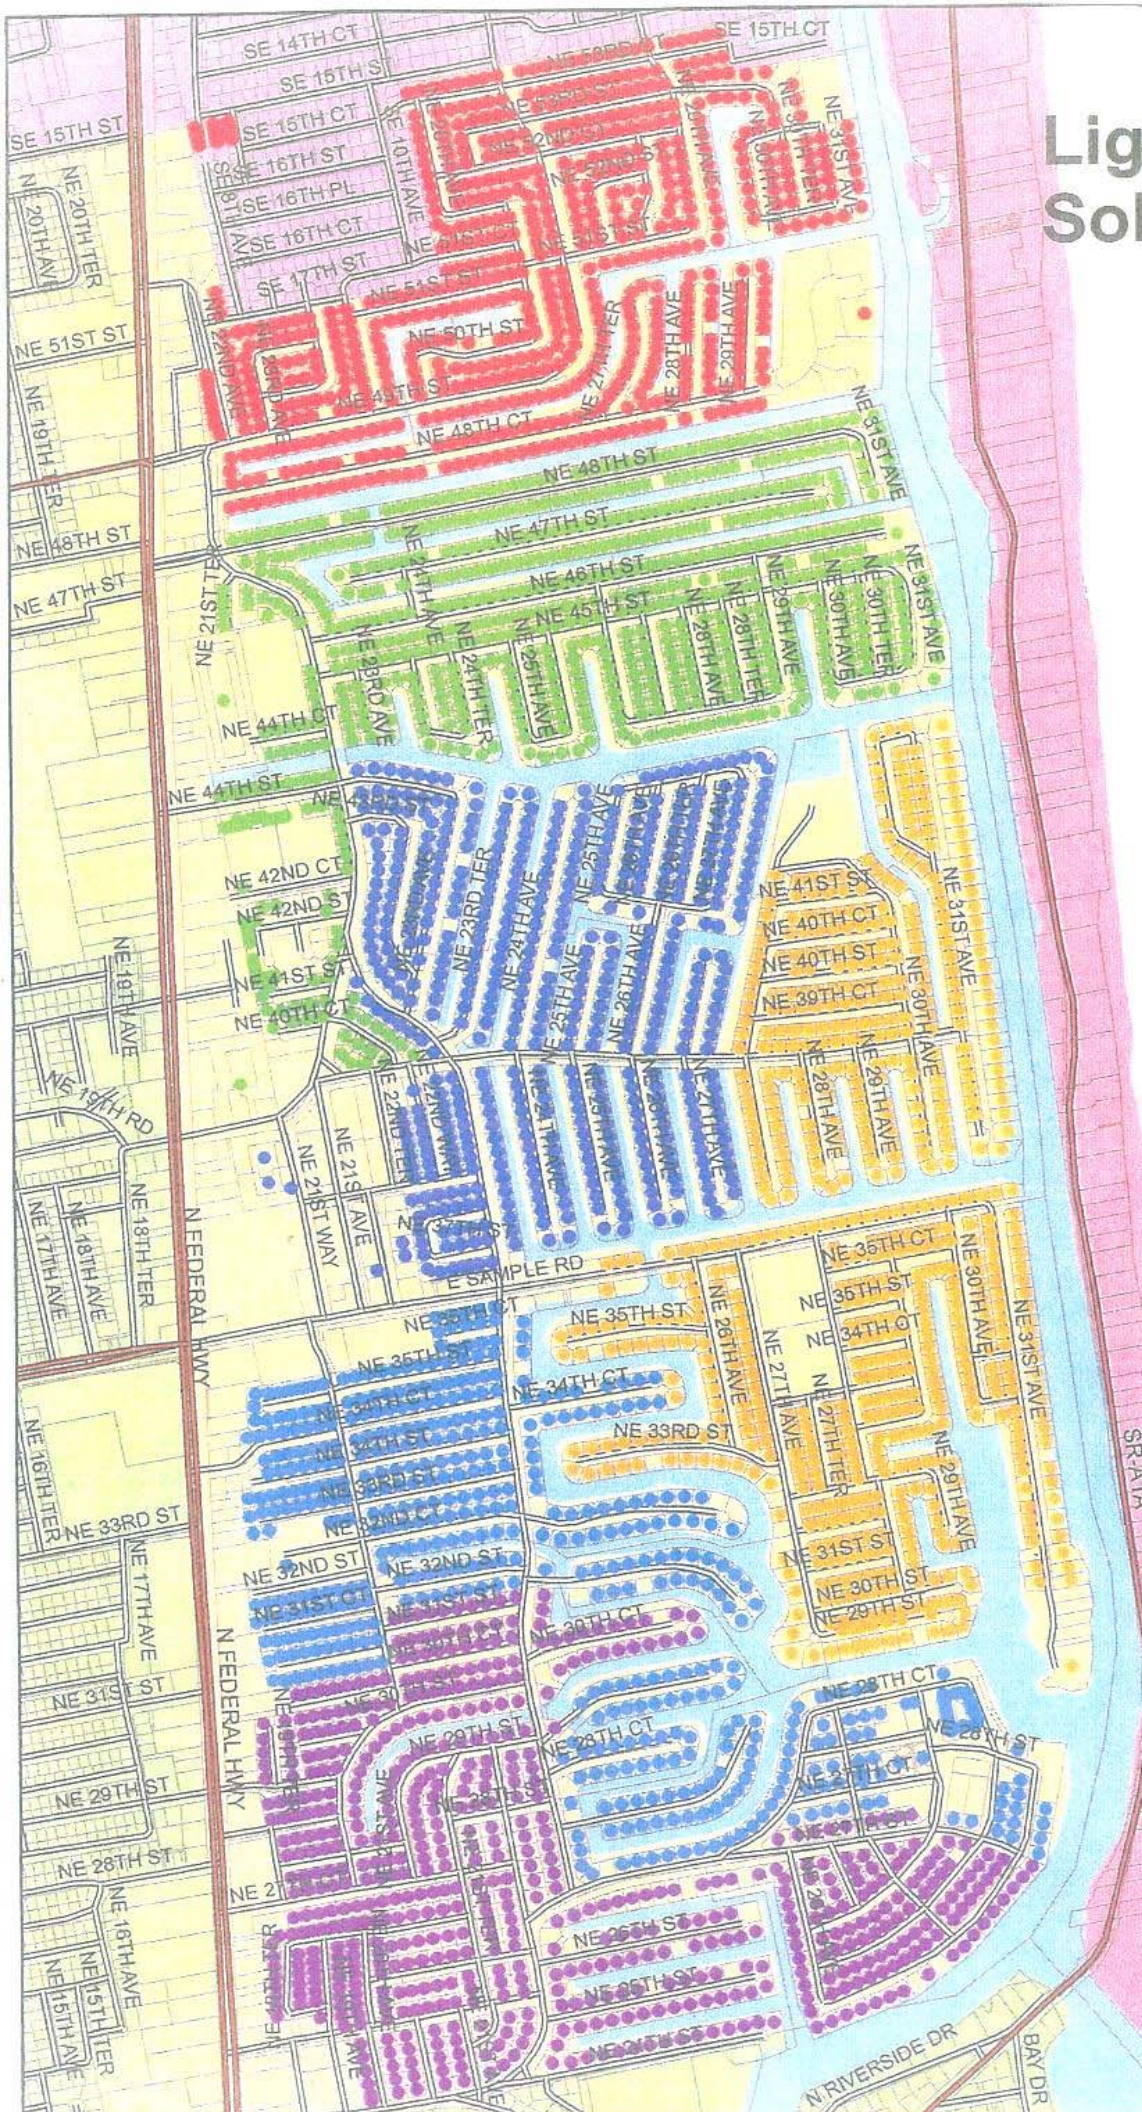

Lighthouse Point Solid Waste

TUESDAY/FRIDAY
(T/F)
Dark Blue
Gold
Green

MONDAY/THURSDAY
(M/Th)
Light Blue
Purple
Red